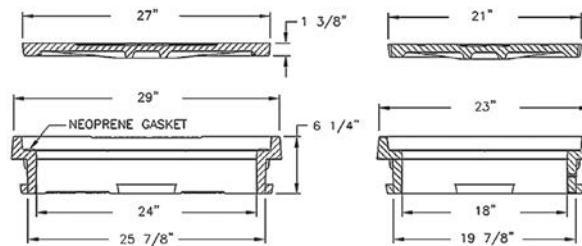

8014 JUNCTION BOX FRAME & COVER

- Heavy duty
- Galvanized
- Pick hole
- Watertite assembly
- Ductile iron cover
- Bolting

- Options
- Special lettered covers

8015 JUNCTION BOX FRAME & COVER

- Heavy duty
- Galvanized
- Watertite assembly
- Bolting

- Options
- Special lettered covers

Supplied By:

877-903-7246

www.trenchdrainsupply.com