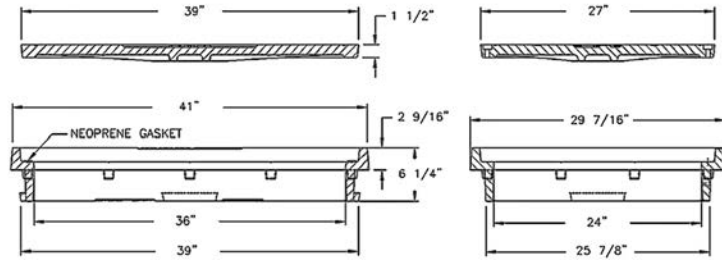

8014 JUNCTION BOX FRAME & COVER

- Heavy duty
- Galvanized
- Pick hole
- Watertite assembly
- Ductile iron cover
- Bolting

- Options
- Special lettered covers

8015 JUNCTION BOX FRAME & COVER

- Heavy duty
- Galvanized
- Watertite assembly
- Bolting